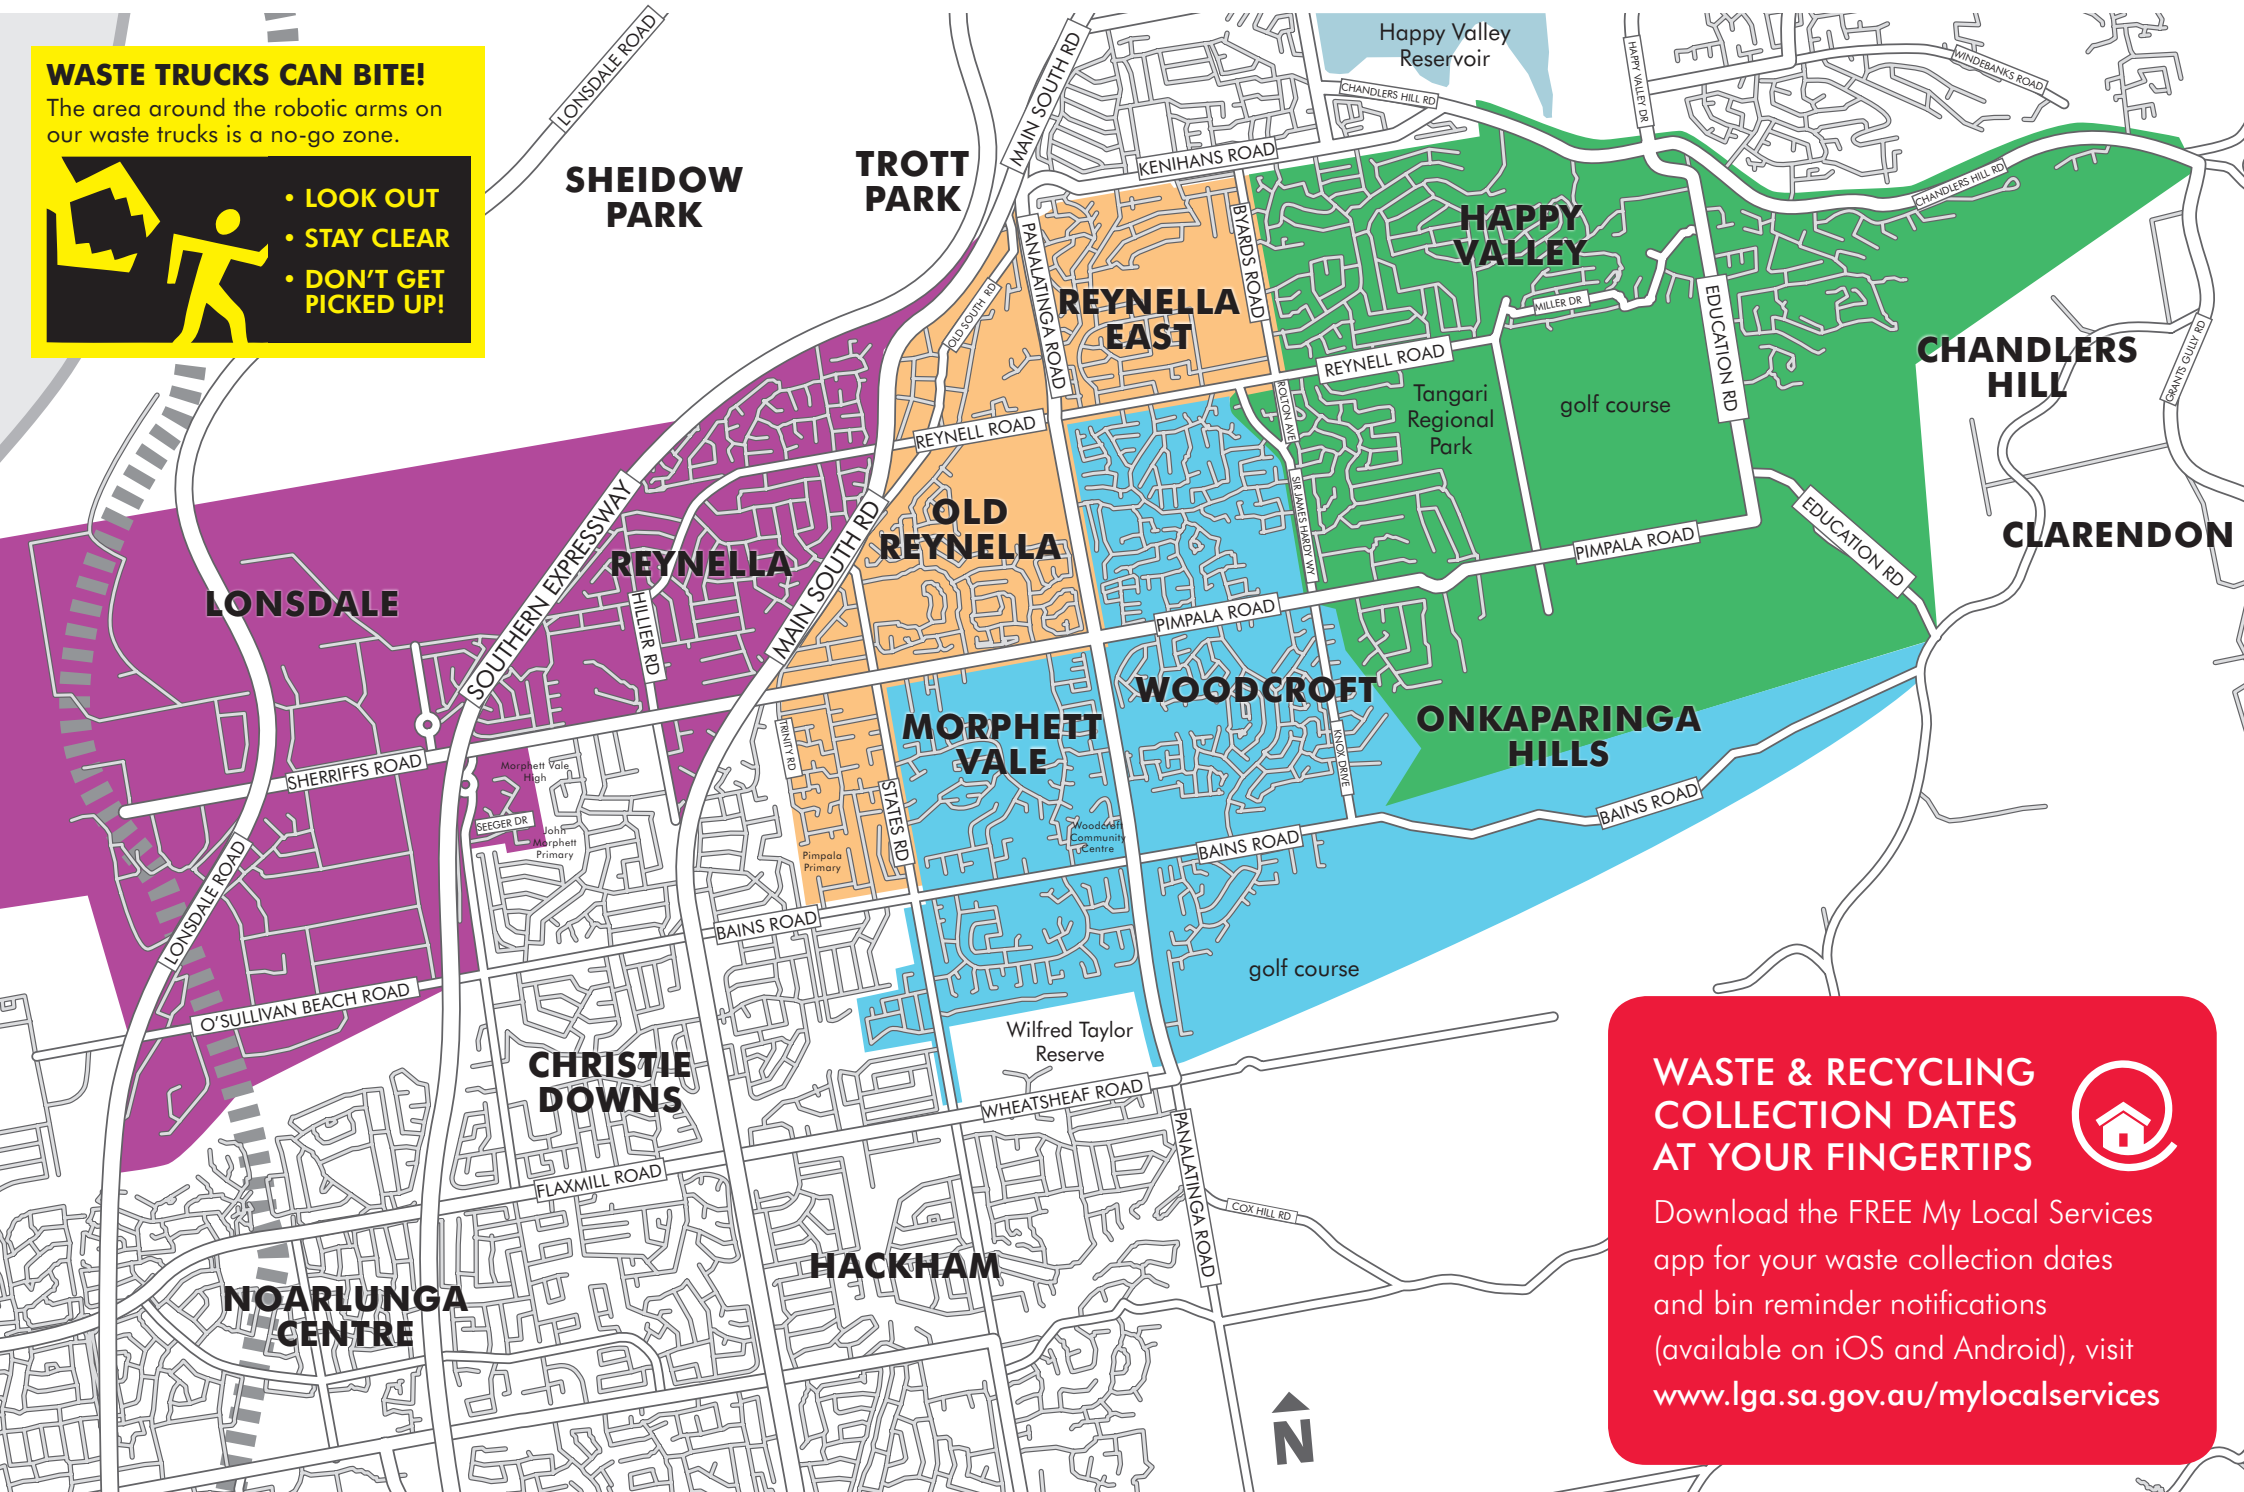

- LOOK OUT
- STAY CLEAR
- DON'T GET PICKED UP!

WASTE & RECYCLING COLLECTION DATES AT YOUR FINGERTIPS

Download the FREE My Local Services app for your waste collection dates and bin reminder notifications (available on iOS and Android), visit www.lga.sa.gov.au/mylocalservices