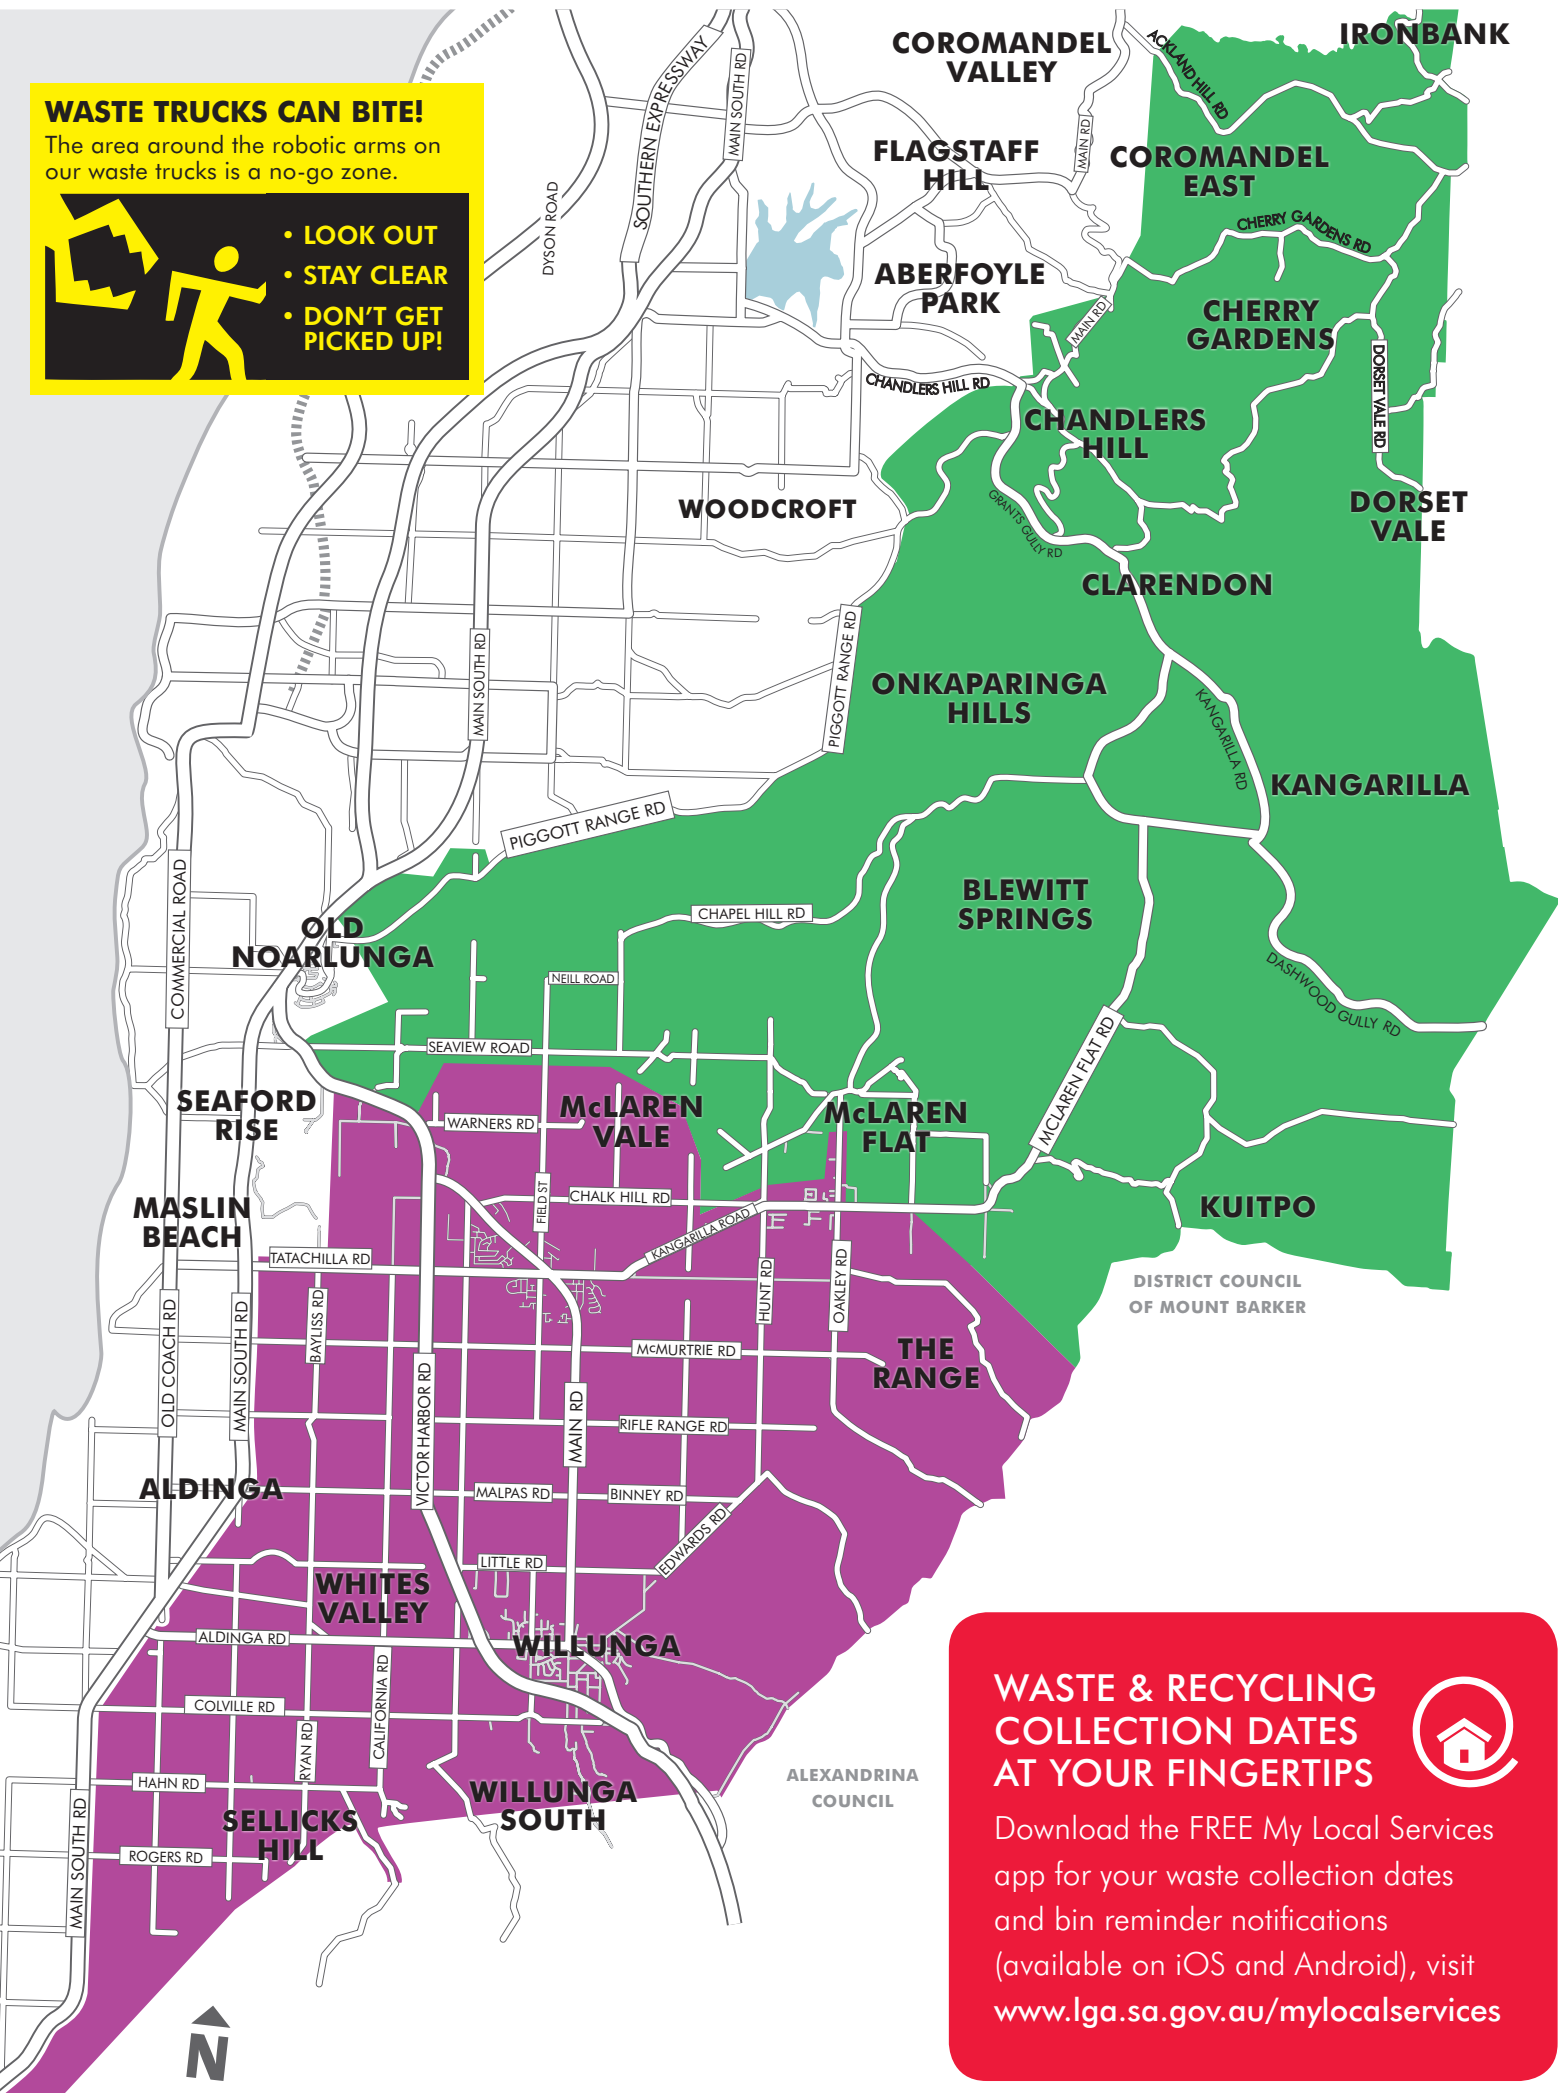

WASTE TRUCKS CAN BITE!

The area around the robotic arms on our waste trucks is a no-go zone.

- LOOK OUT
- STAY CLEAR
- DON'T GET PICKED UP!

OLD NOARLUNGA

SEAFORD RISE

MASLIN BEACH

ALDINGA

WHITES VALLEY