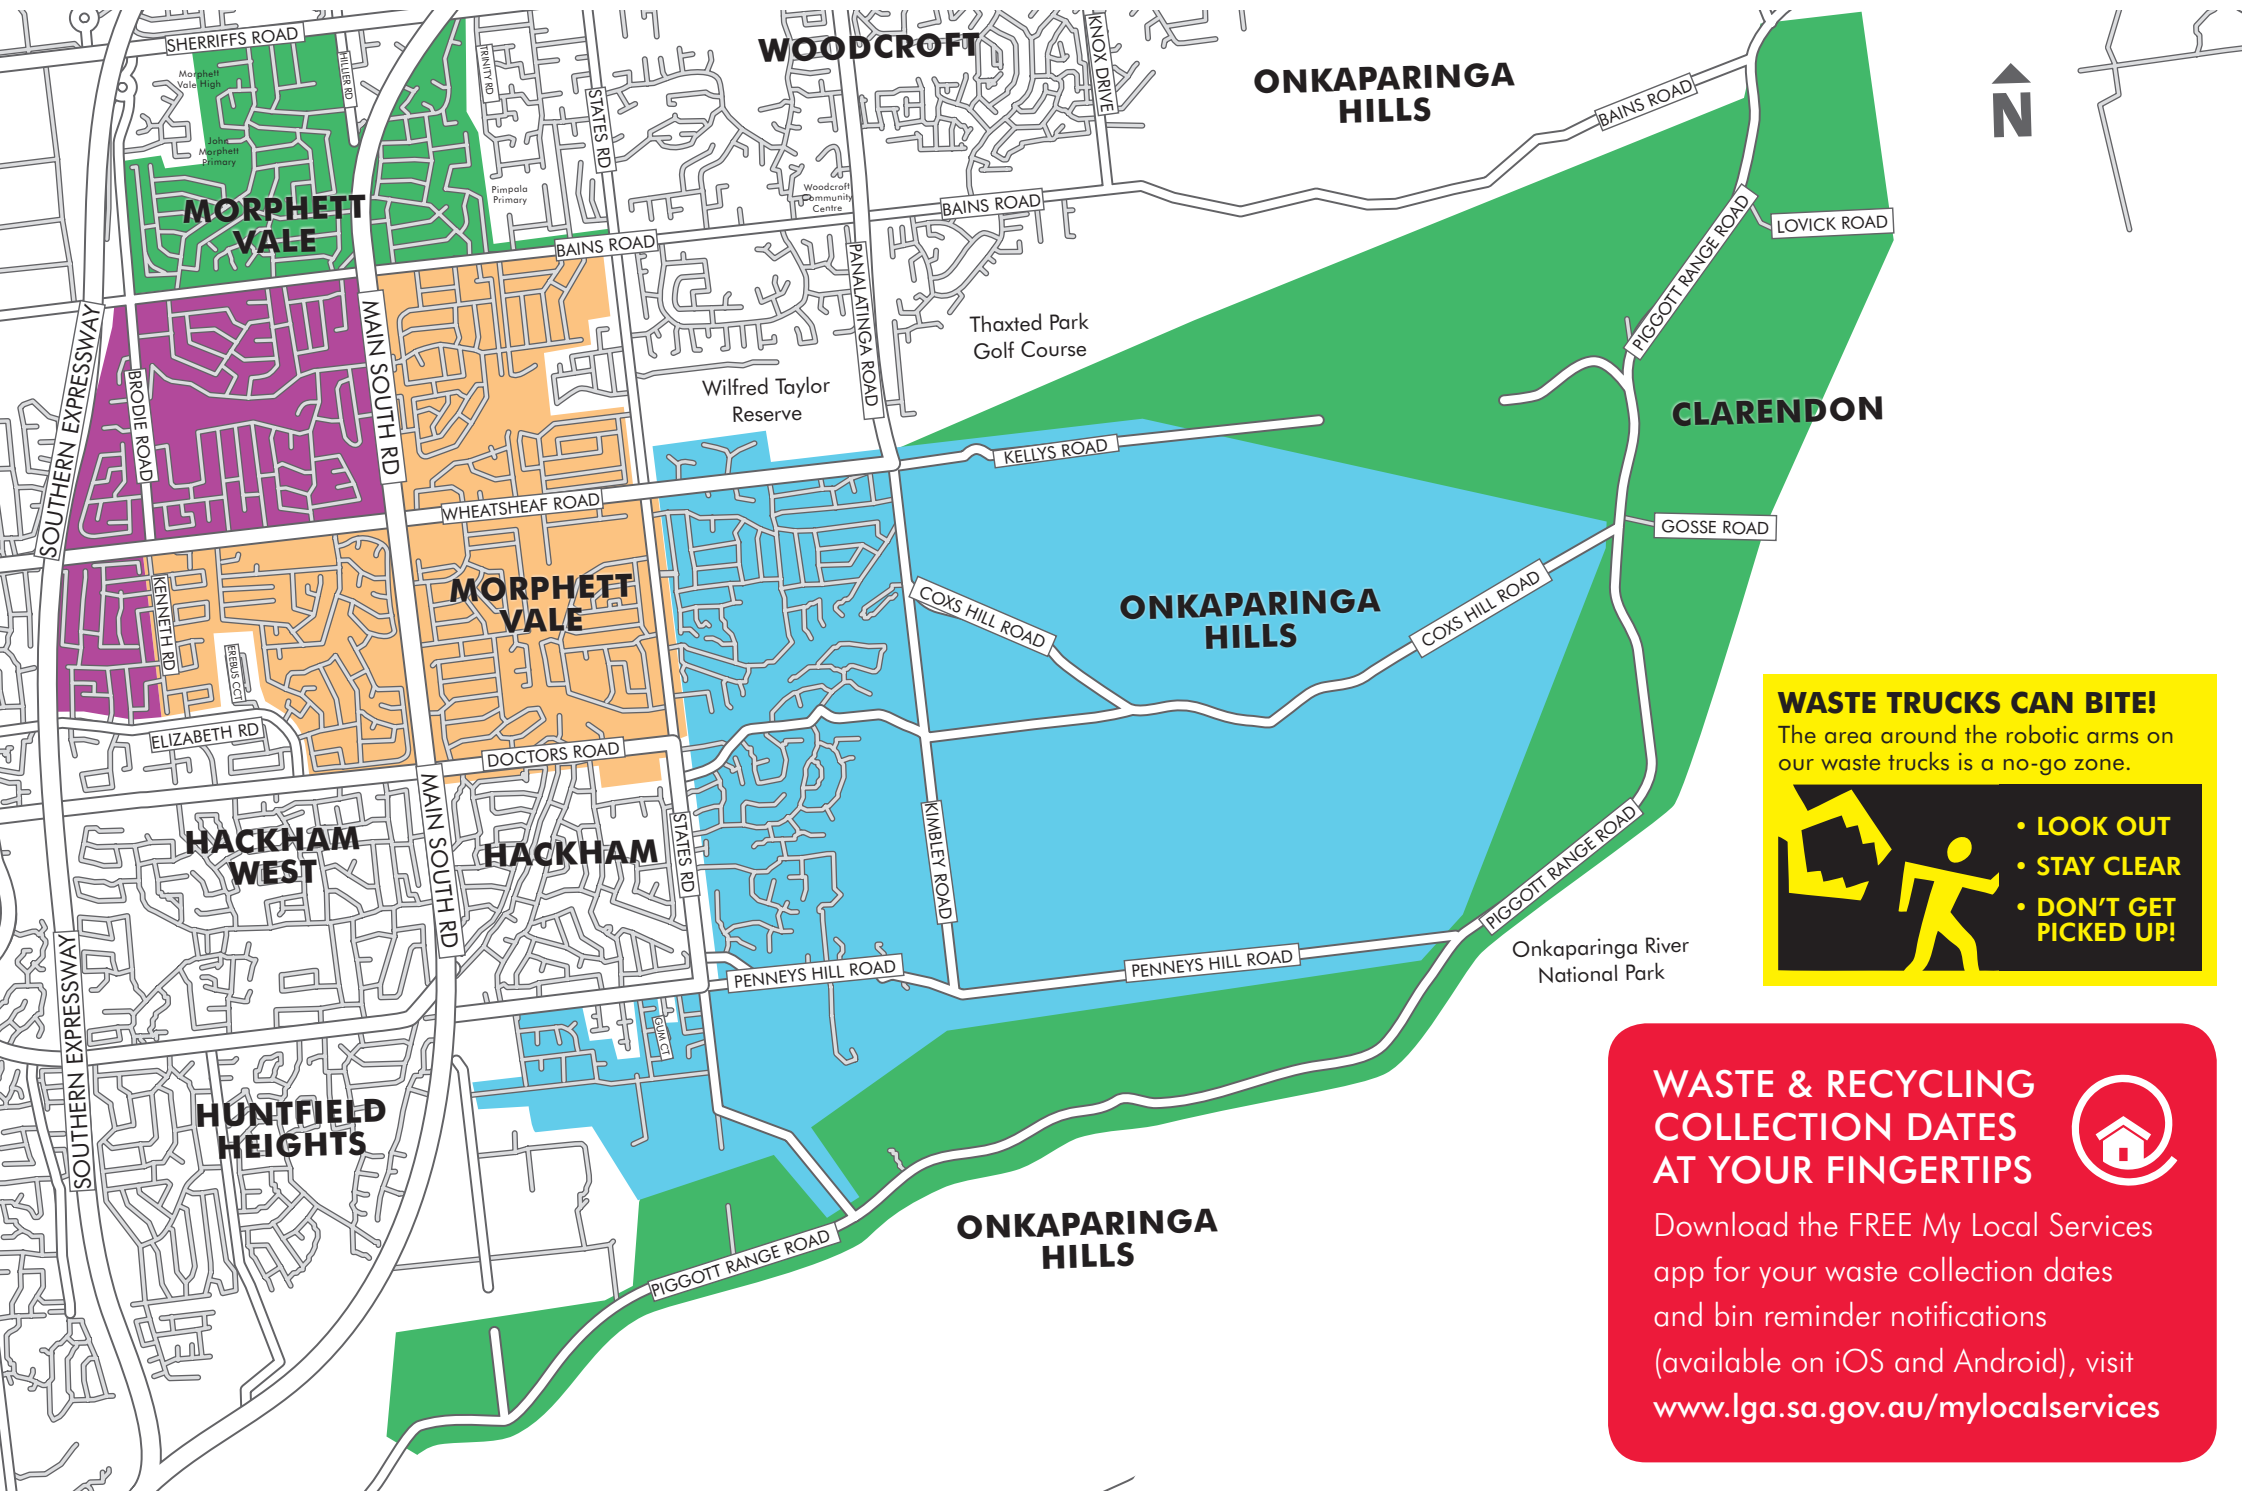

WASTE TRUCKS CAN BITE!
The area around the robotic arms on our waste trucks is a no-go zone.

- LOOK OUT
- STAY CLEAR
- DON'T GET PICKED UP!

WASTE & RECYCLING COLLECTION DATES AT YOUR FINGERTIPS

Download the FREE My Local Services app for your waste collection dates and bin reminder notifications (available on iOS and Android), visit www.lga.sa.gov.au/mylocalservices