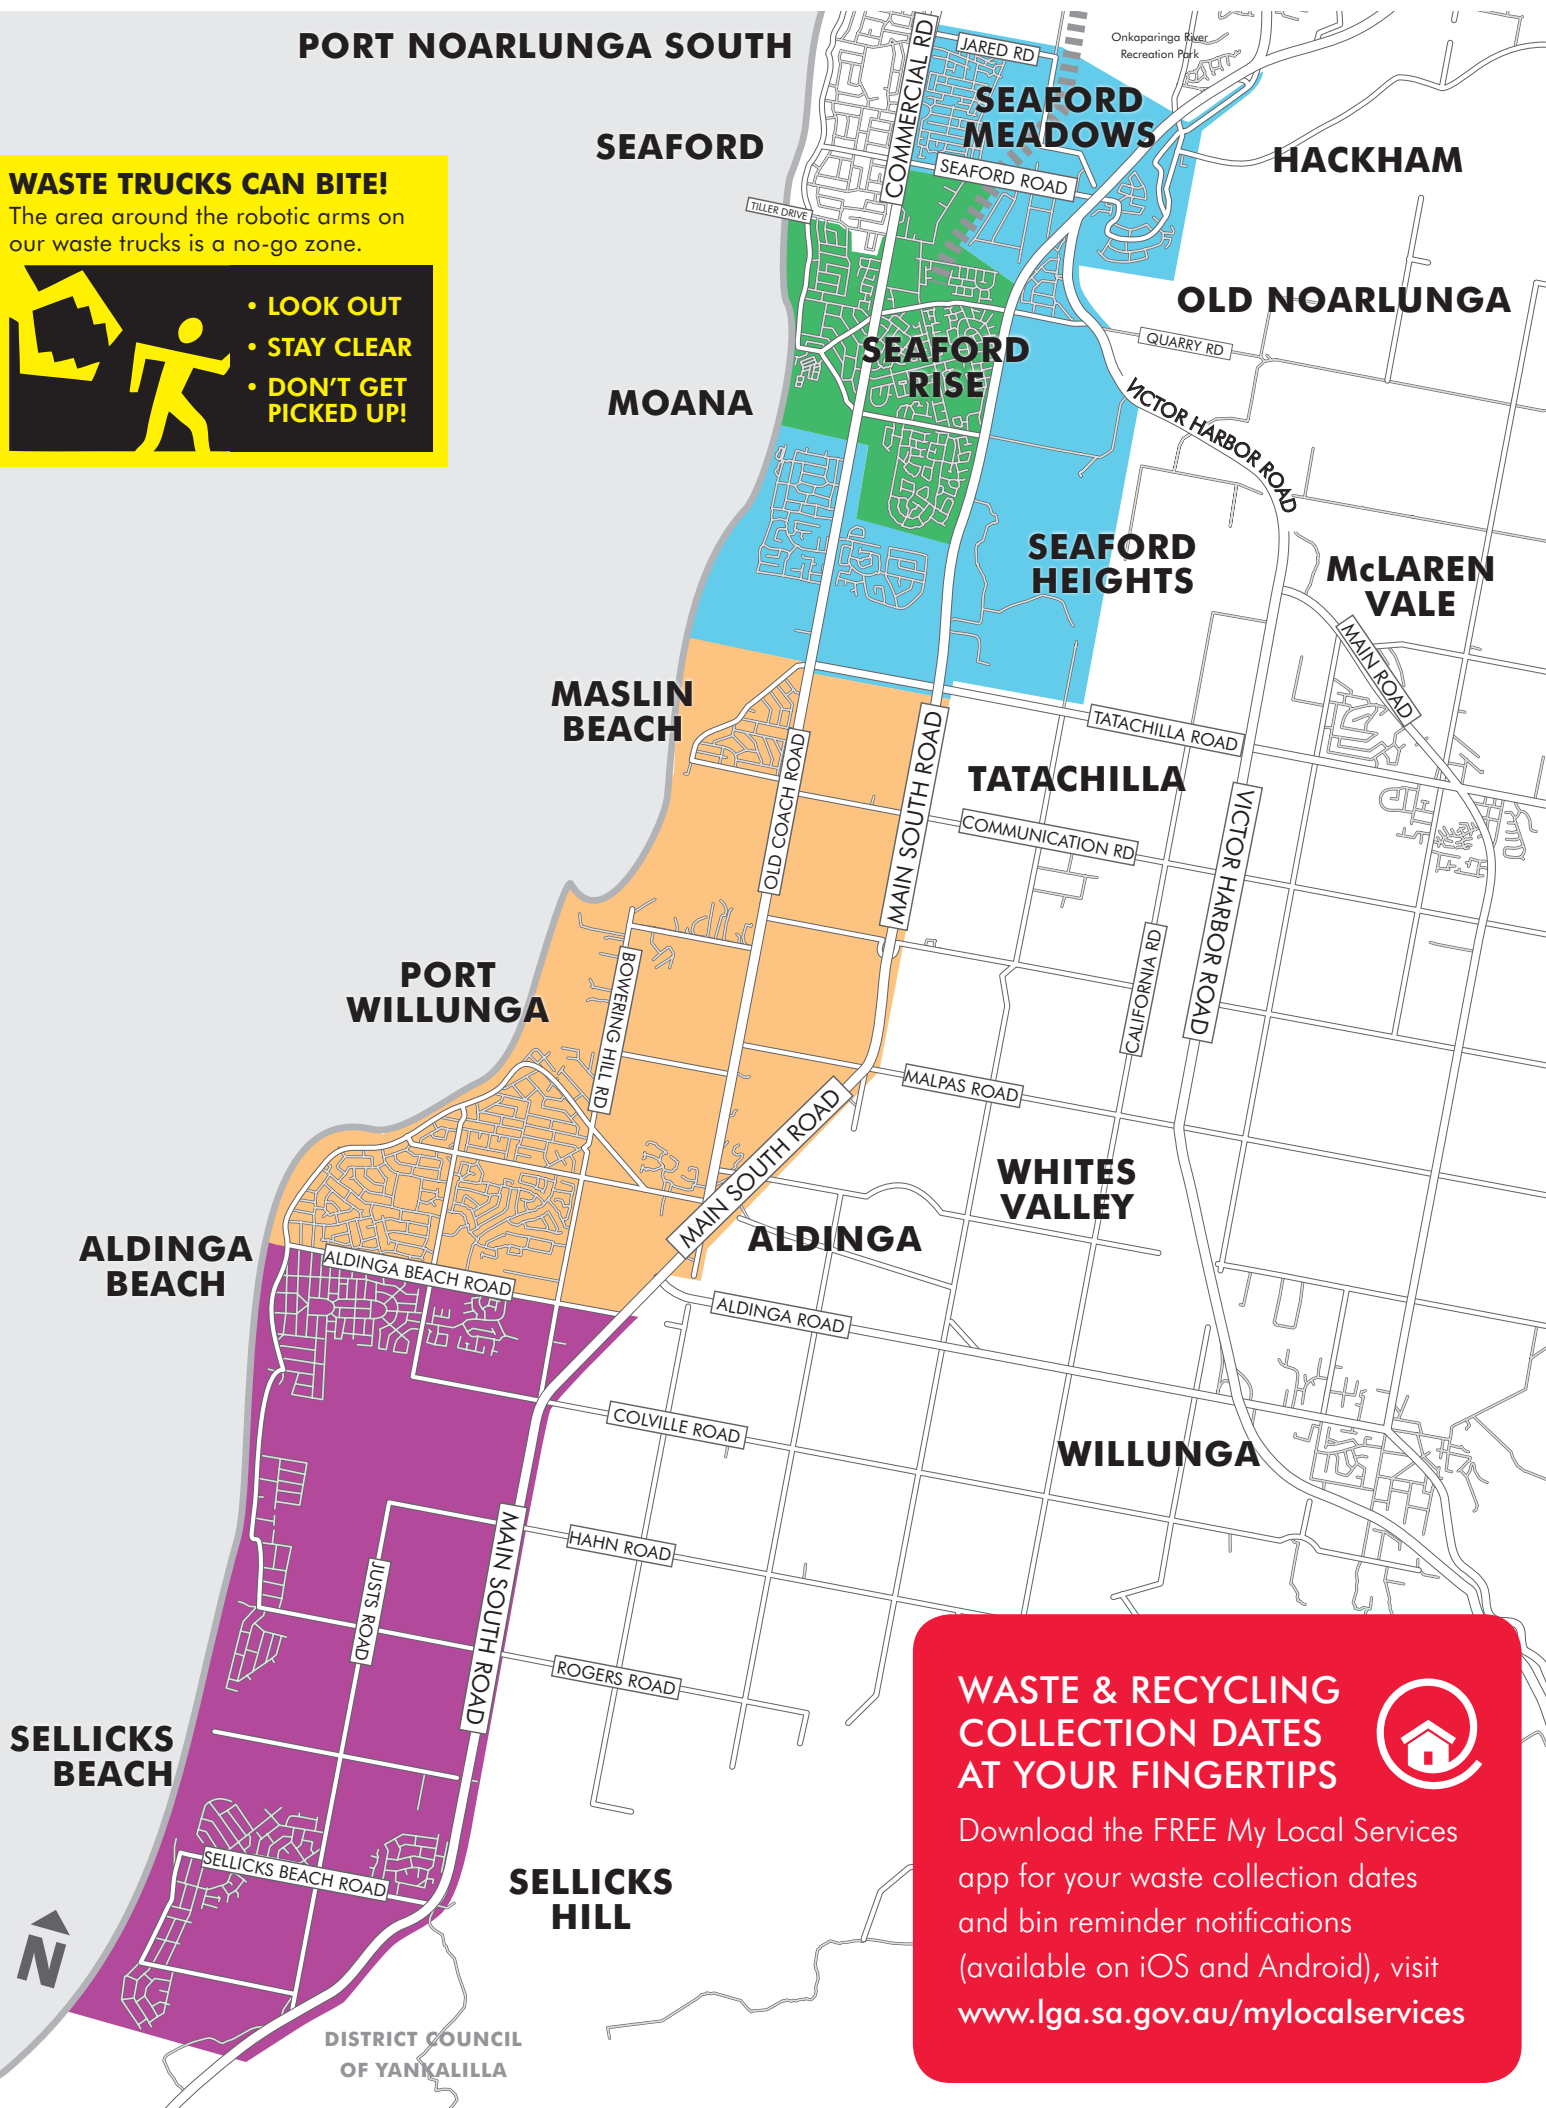

PORT NOARLUNGA SOUTH

WASTE TRUCKS CAN BITE!

The area around the robotic arms on our waste trucks is a no-go zone.

- LOOK OUT
- STAY CLEAR
- DON'T GET PICKED UP!

**WASTE & RECYCLING
COLLECTION DATES
AT YOUR FINGERTIPS**