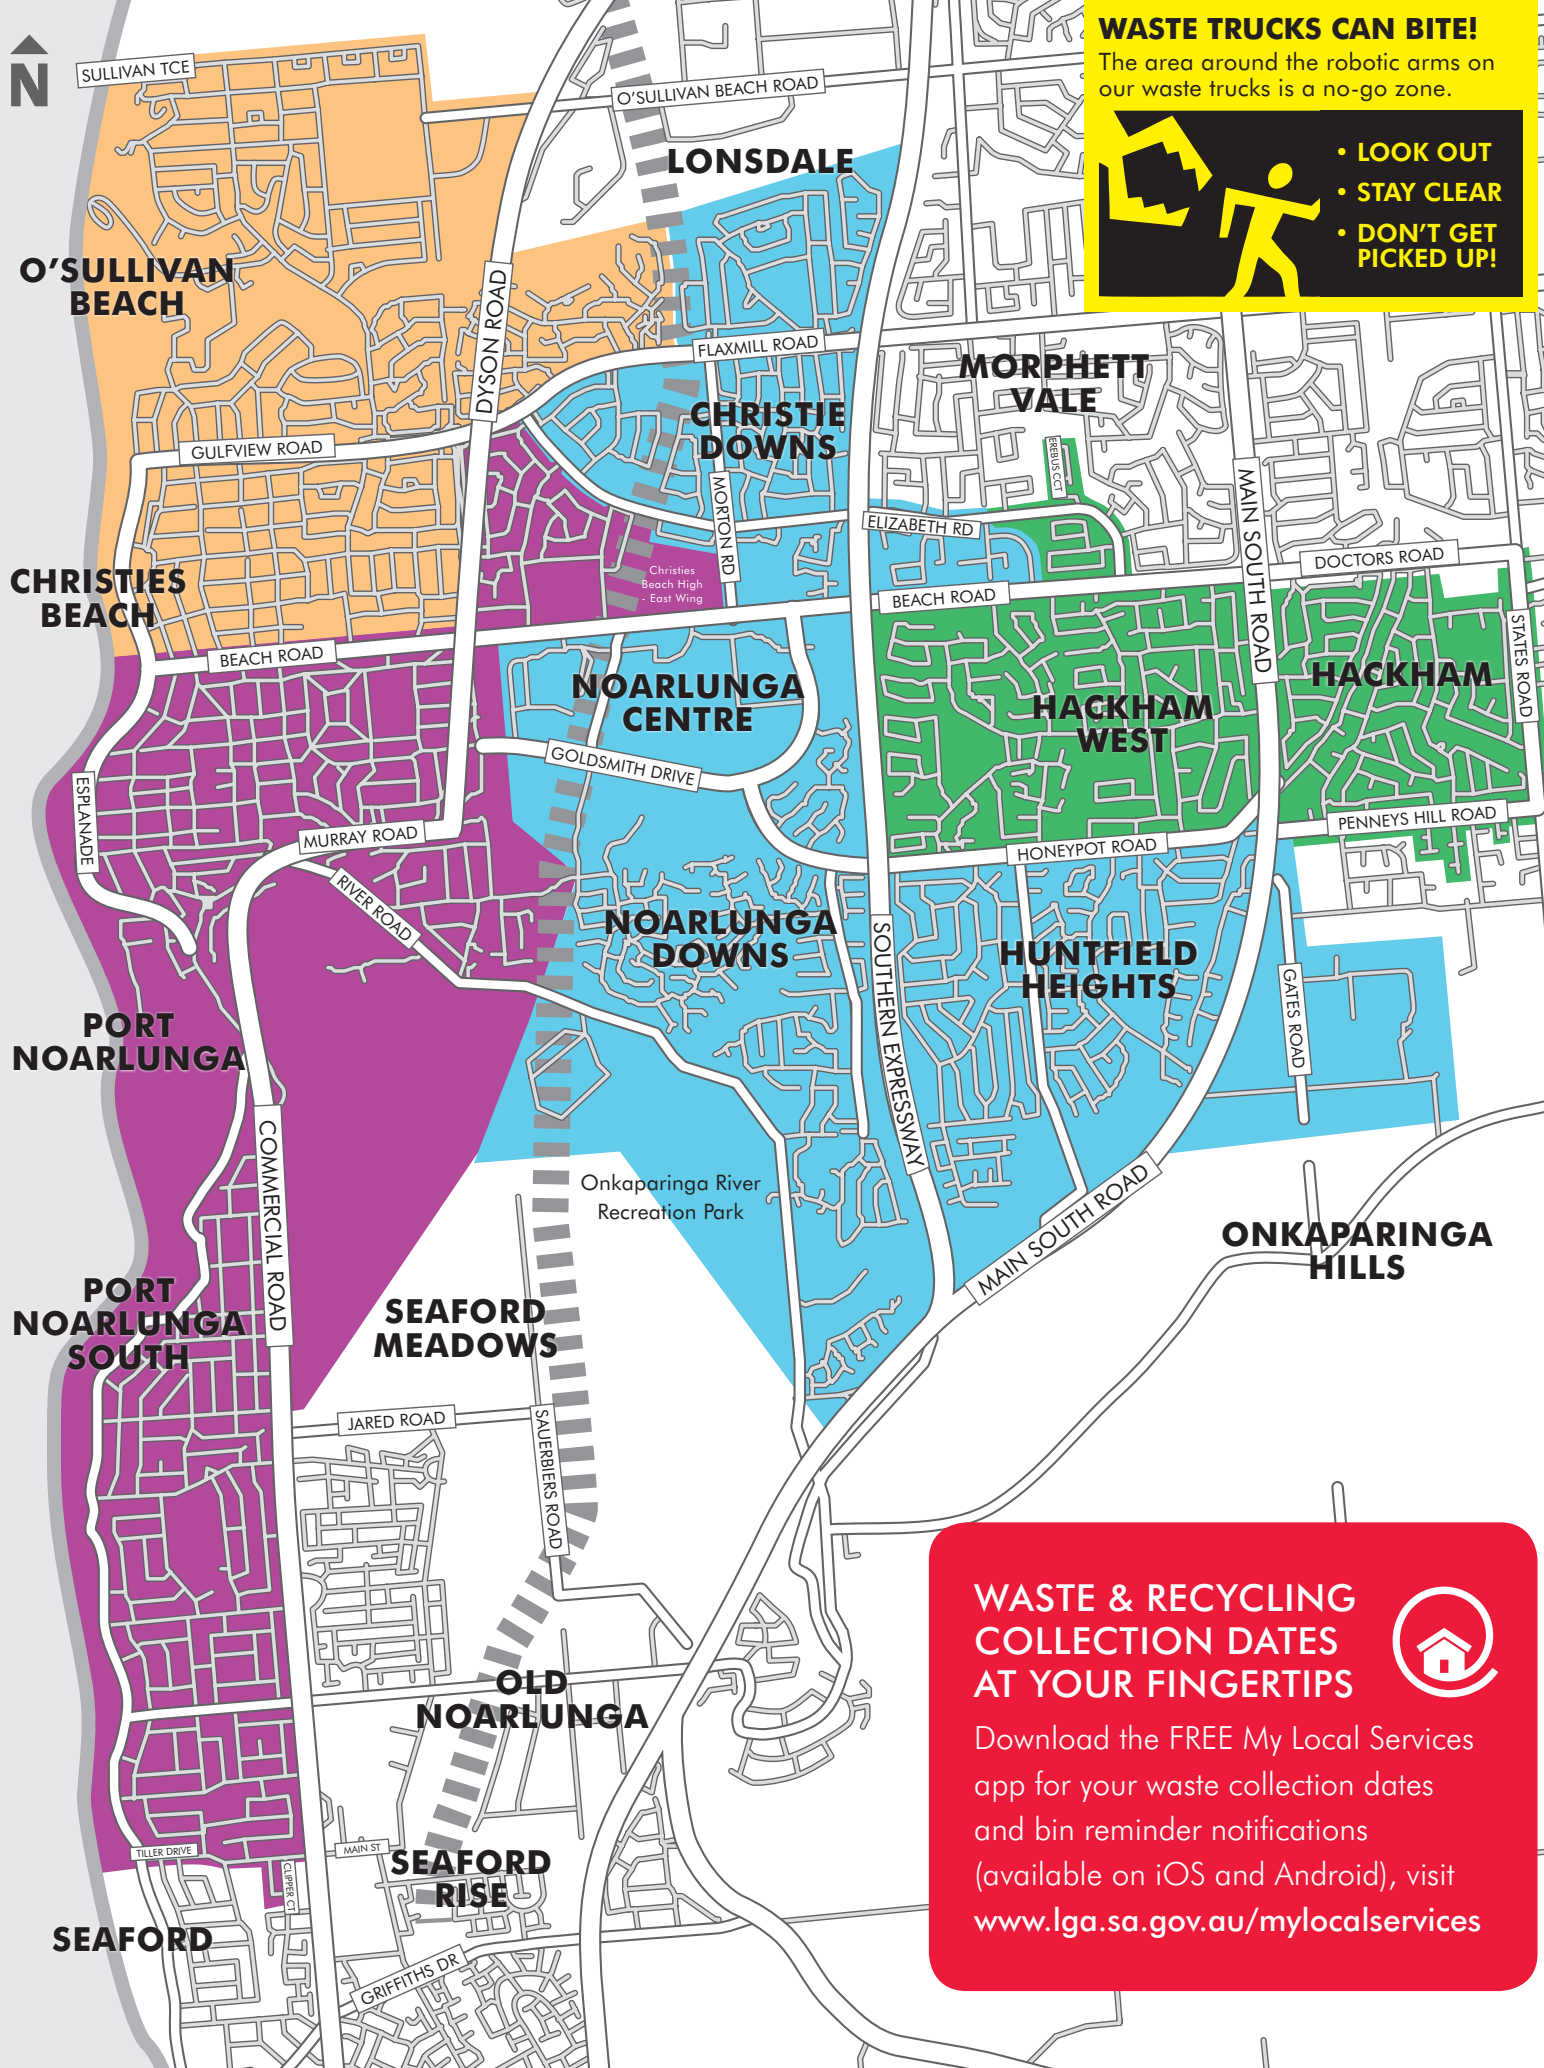

WASTE TRUCKS CAN BITE!
The area around the robotic arms on our waste trucks is a no-go zone.

- LOOK OUT
- STAY CLEAR
- DON'T GET PICKED UP!

**WASTE & RECYCLING
COLLECTION DATES
AT YOUR FINGERTIPS**

Download the FREE My Local Services app for your waste collection dates and bin reminder notifications (available on iOS and Android), visit www.lga.sa.gov.au/mylocalservices