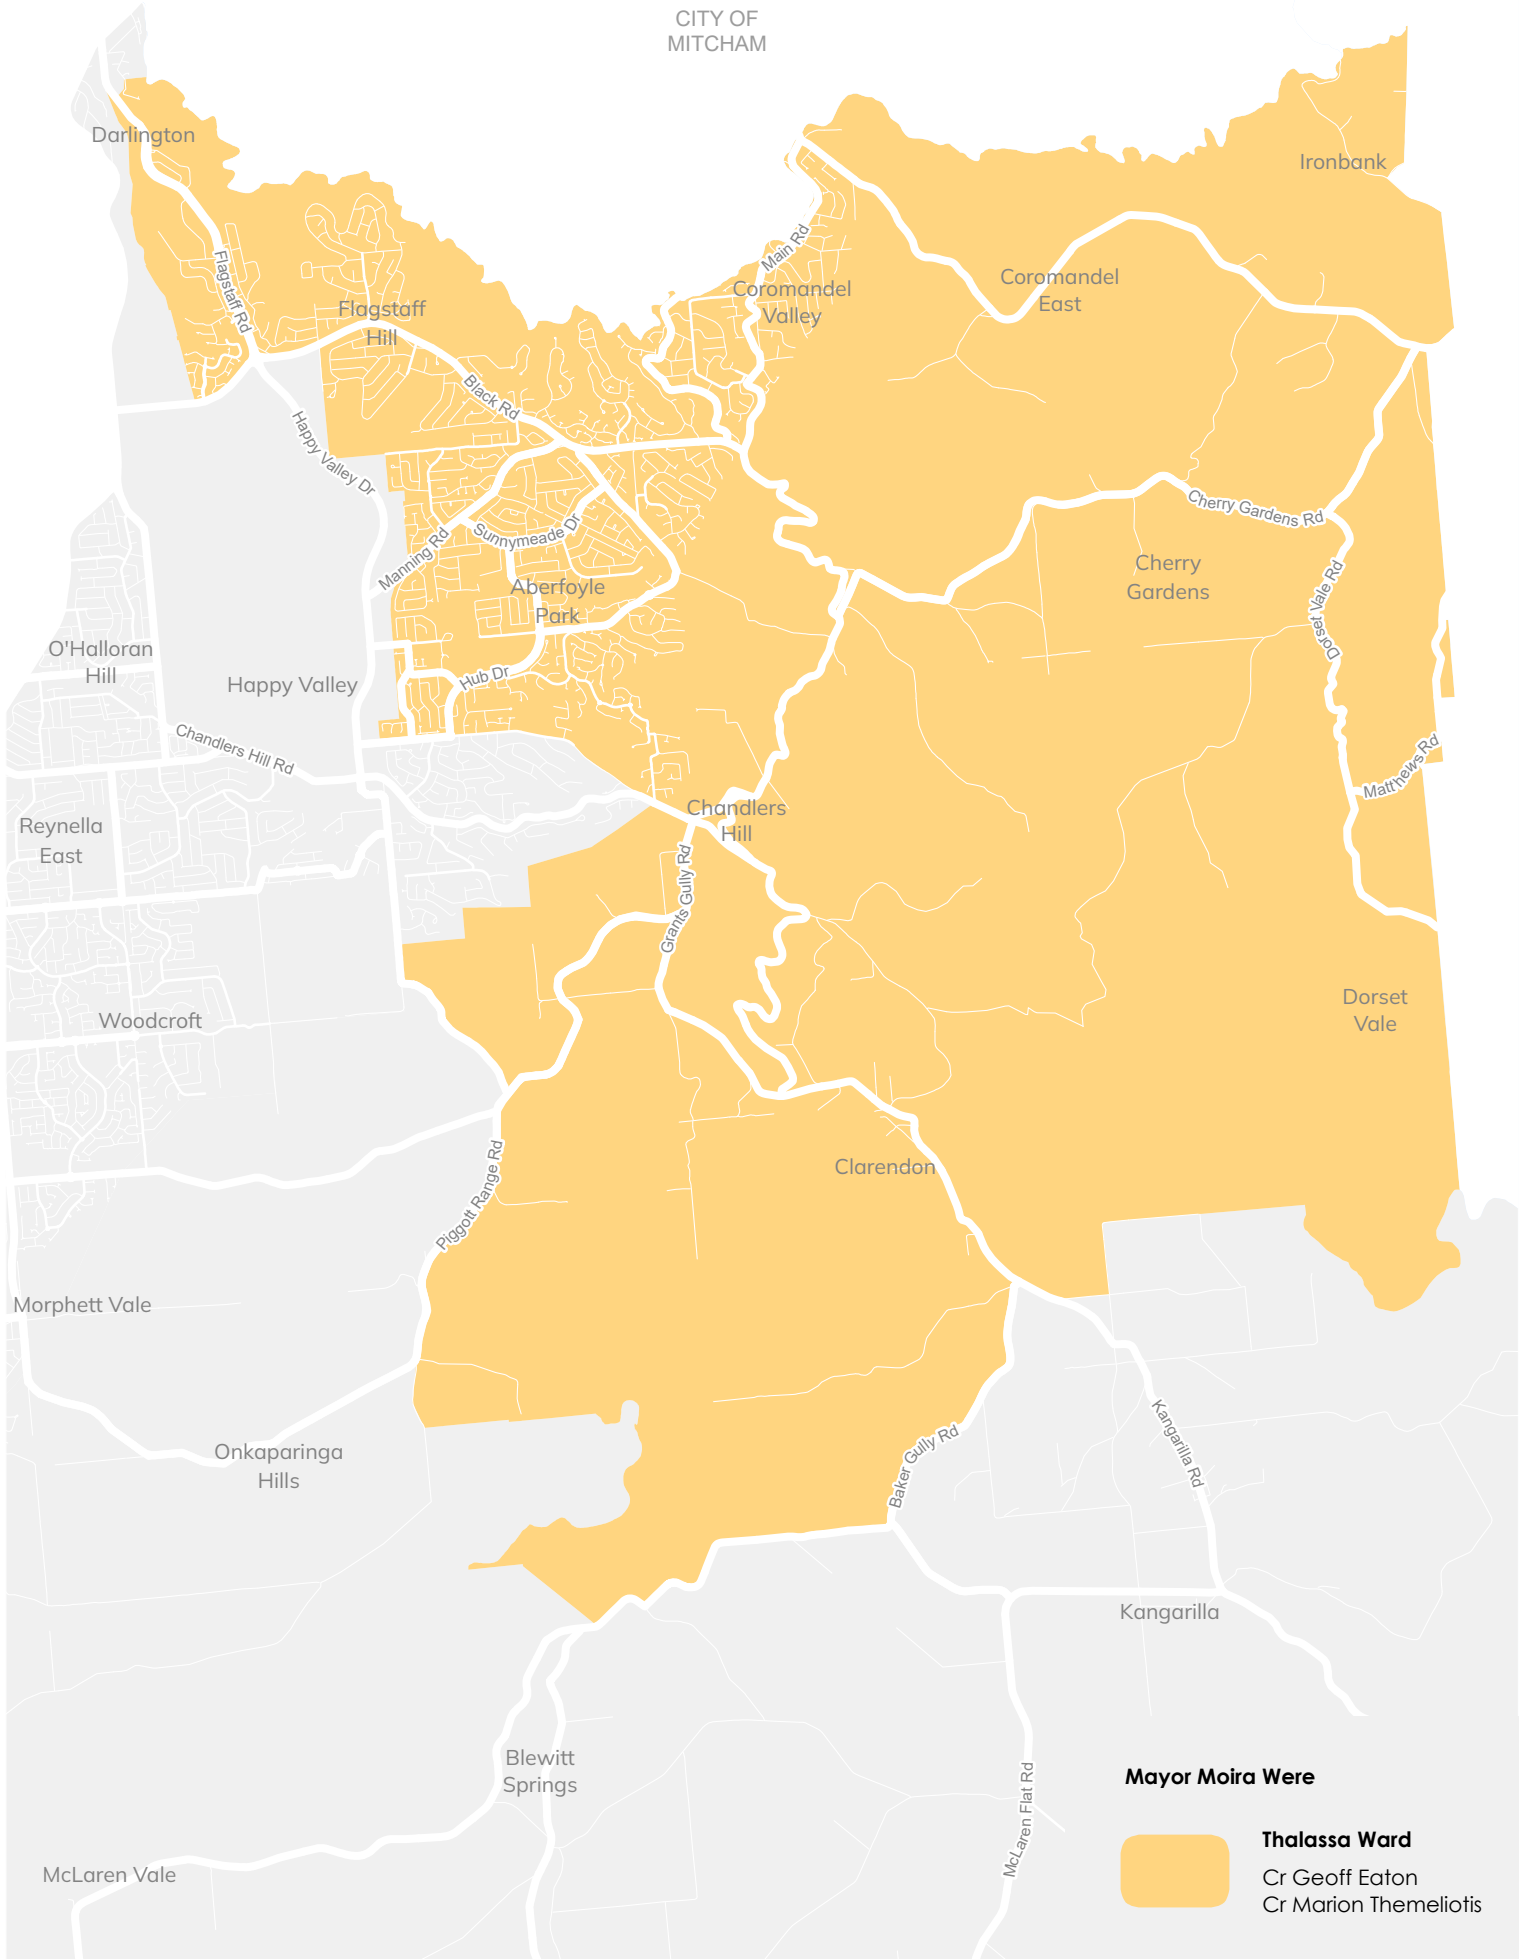

CITY OF MITCHAM

**Mayor Moira Were**

**Thalassa Ward**  
Cr Geoff Eaton  
Cr Marion Themeliotis