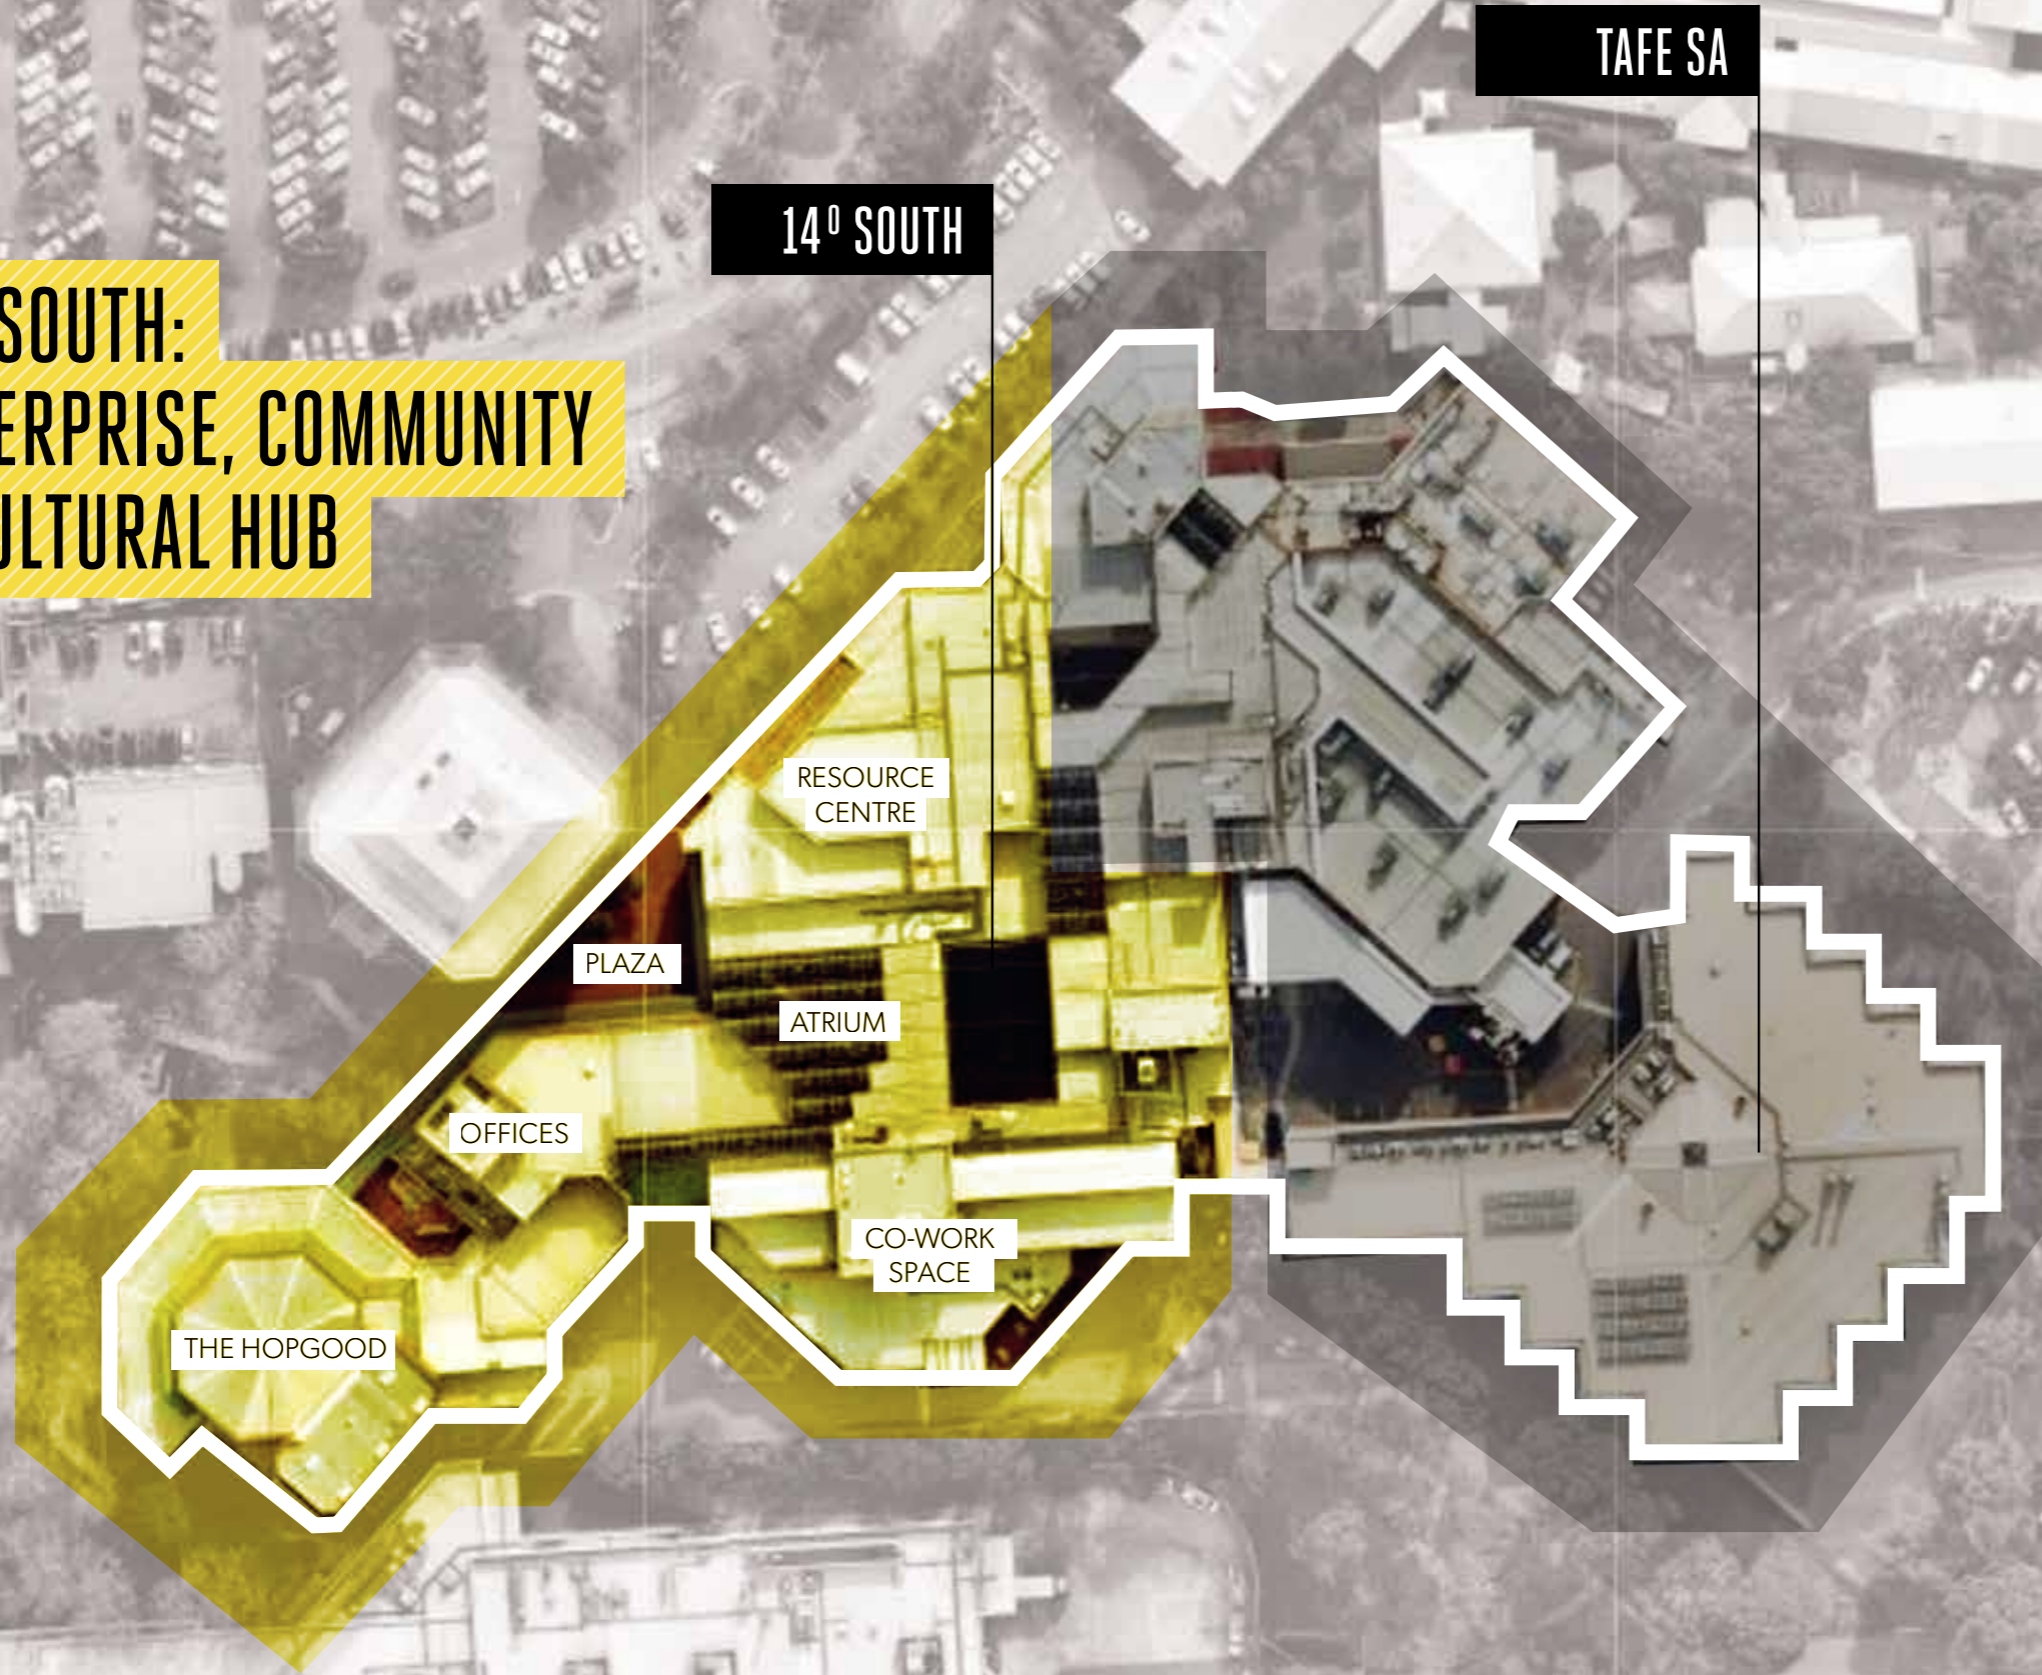

**14° SOUTH:
ENTERPRISE, COMMUNITY
& CULTURAL HUB**

The Enterprise Hub is ideally located to connect with the 11,000+ businesses within the City of Onkaparinga and the broader Fleurieu region.