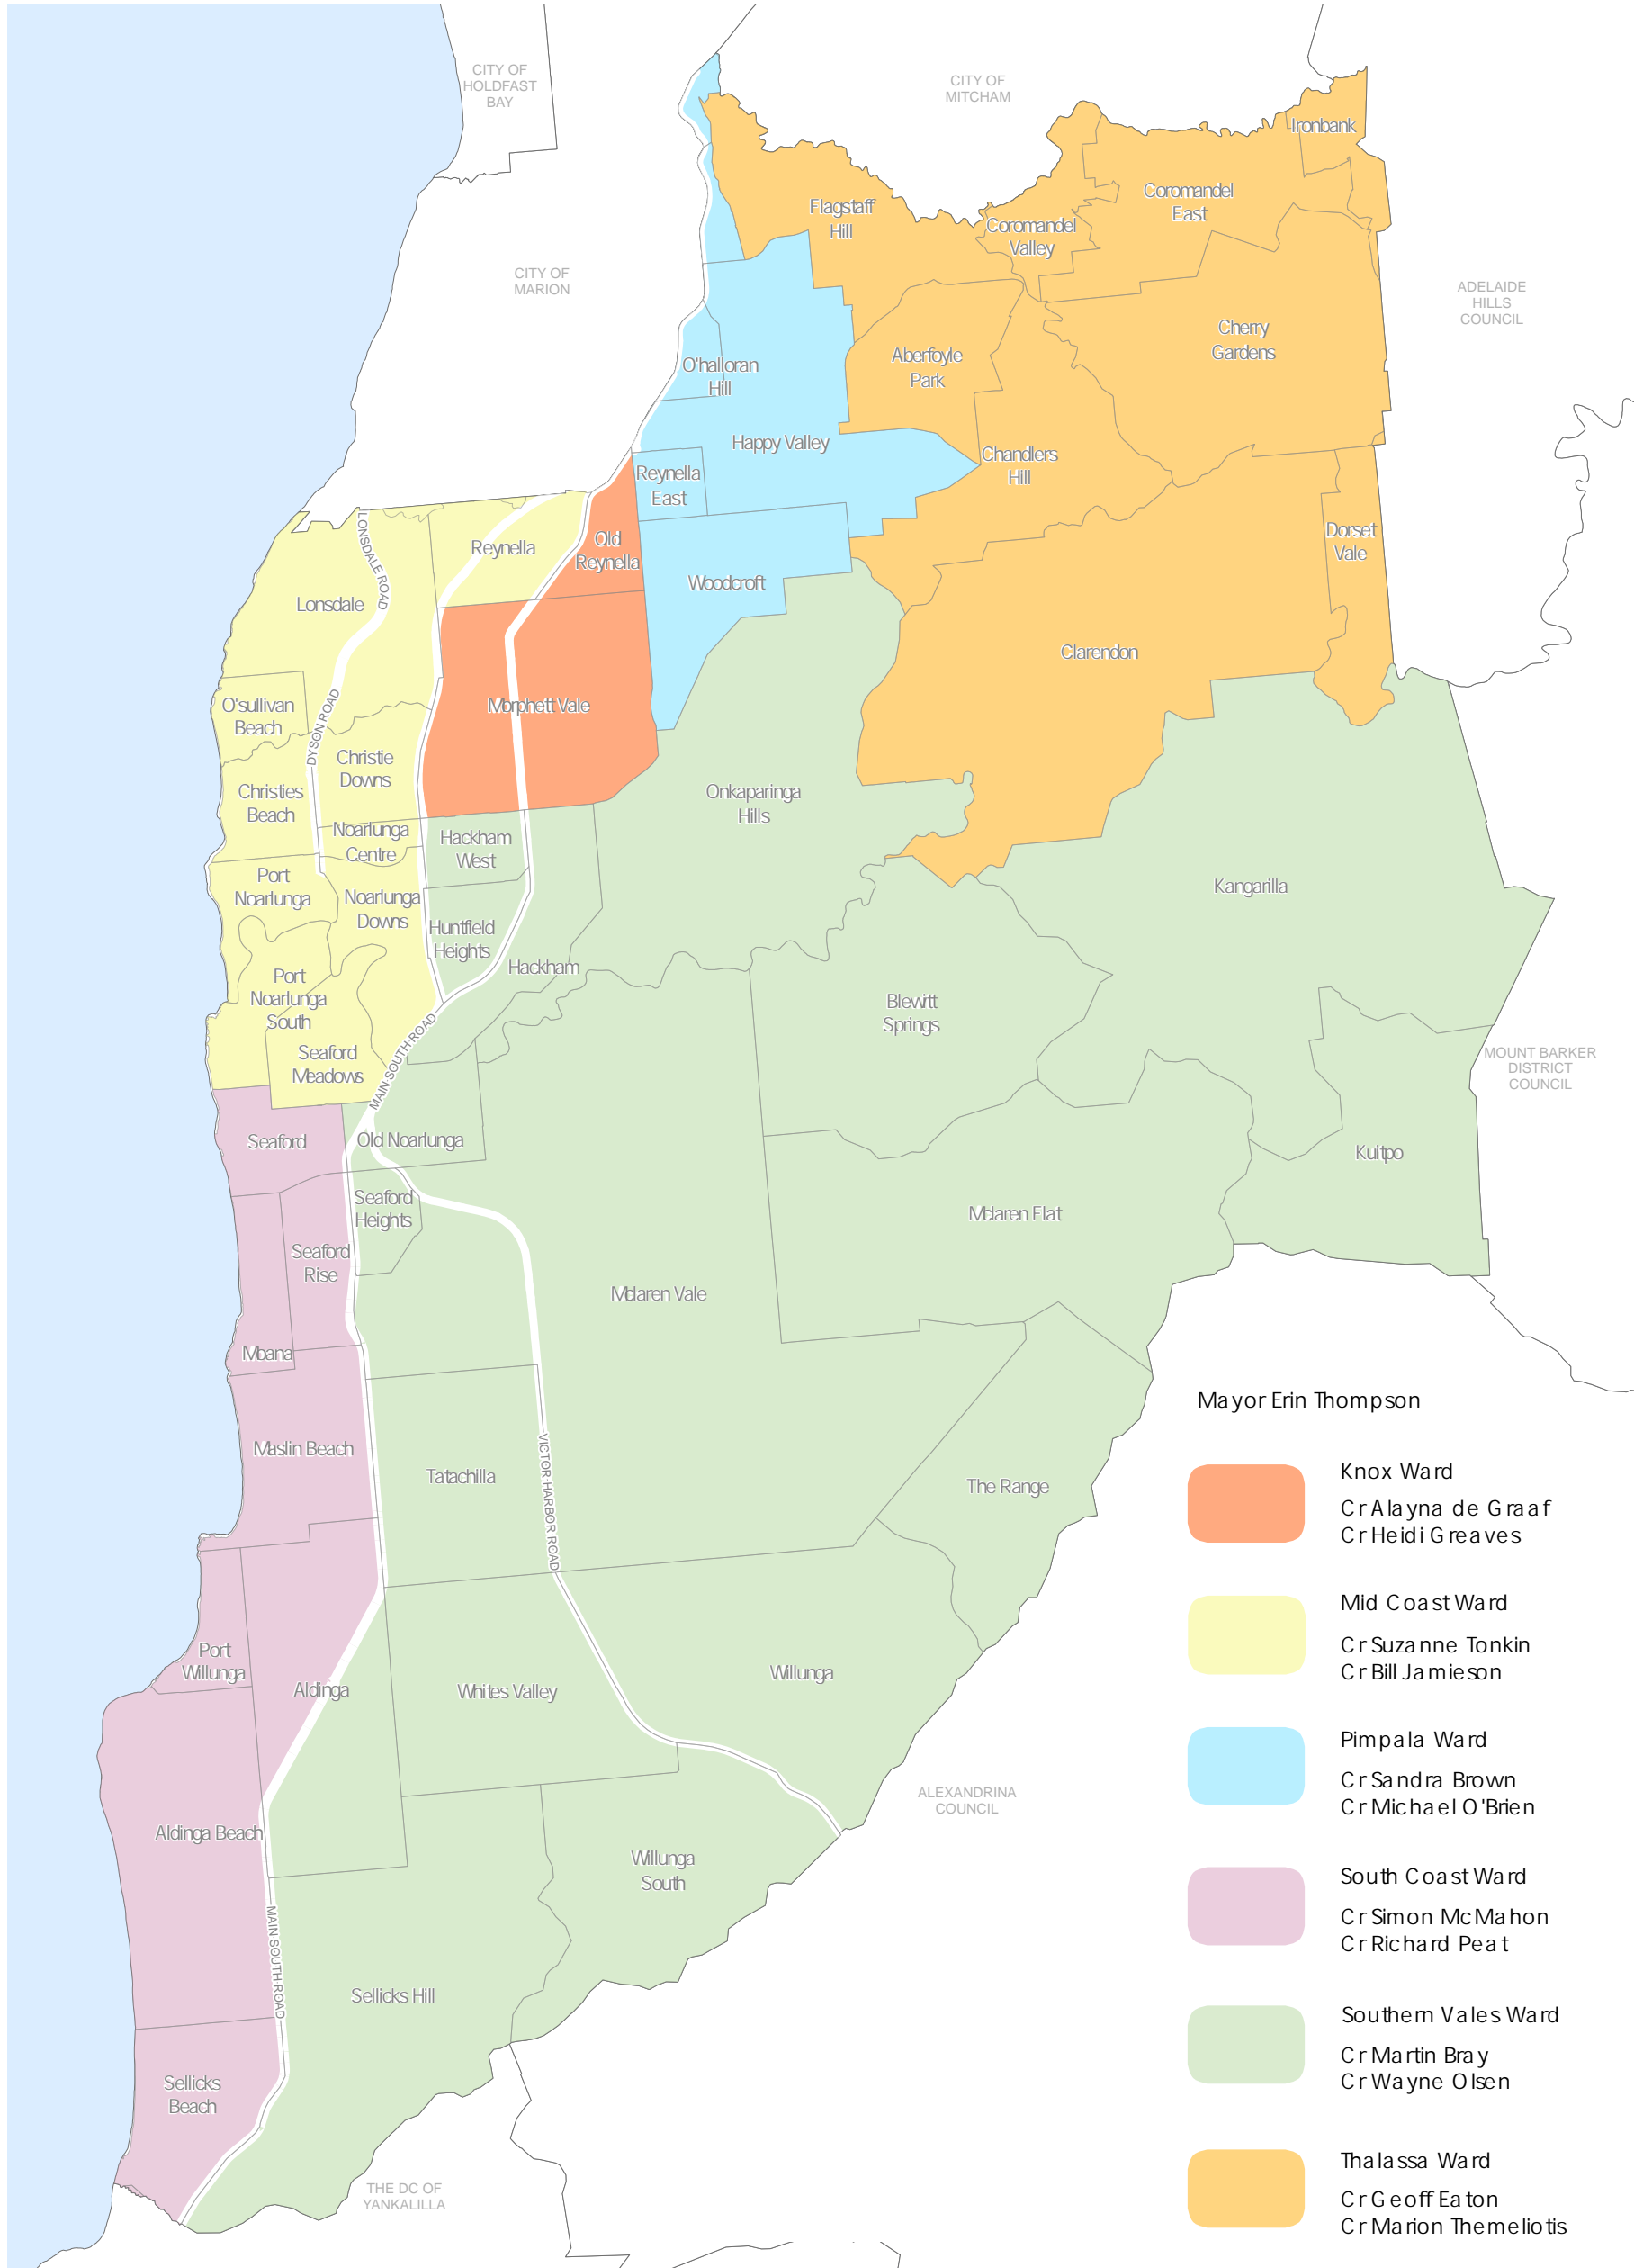

Ward Boundaries

- Mayor Erin Thompson**
- Knox Ward**
Cr Alayna de Graaf
Cr Heidi Greaves
 - Mid Coast Ward**
Cr Suzanne Tonkin
Cr Bill Jamieson
 - Pimpala Ward**
Cr Sandra Brown
Cr Michael O'Brien
 - South Coast Ward**
Cr Simon McMahon
Cr Richard Peat
 - Southern Vales Ward**
Cr Martin Bray
Cr Wayne Olsen
 - Thalassa Ward**
Cr Geoff Eaton
Cr Marion Themeliotis